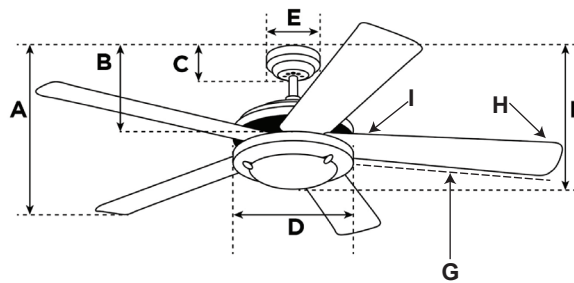

SPECIFICATION SHEET

Item Number **72928**
Matte Black Finish

Ara - LED Ceiling Fan

Specifications

Size.....	48"
Blades.....	3 / Plywood Silver
Blade Pitch.....	12°
Approved Location.....	Indoor
Suggested Room Size.....	Large Room (up to 15 x 15)
Down Rod.....	1" x 4.9"/9.8"
Installation.....	Down Rod
Light Bulb Usage.....	LED Built In 15 W Max.
Light Fixture.....	Glass
Ambiance Switch.....	3000K - 4000K - 6500K
Control.....	Remote Control
Speed.....	3
Motor Finish.....	Matte Black
Motor Material.....	Iron
Motor Size.....	153 mm x 15 mm
Reverse Flow.....	N/A
Capacitor.....	Triple

Energy Information

Power.....	60W / 120V-60Hz
Airflow (CFM).....	5,020
Airflow Efficiency (CFM/W).....	83.67
RPM.....	170 - 190
Amp.....	0.44
Barcode.....	7453089449964

Measurements

A. Top of Canopy to Bottom of Blades.....	16.7"
B. Top of Canopy to Bottom of Switch House.....	N/A
C. Top of Canopy to Bottom of Canopy.....	2.6"
D. Width of Motor Housing.....	7.1"
E. Width of Canopy.....	5.9"
F. Top of Canopy to Bottom of Glass.....	20.3"
G. Length of Blades.....	21.7"
H. Width at the beginning of the blade.....	3.2"
I. Width at the end of the blade.....	5.1"