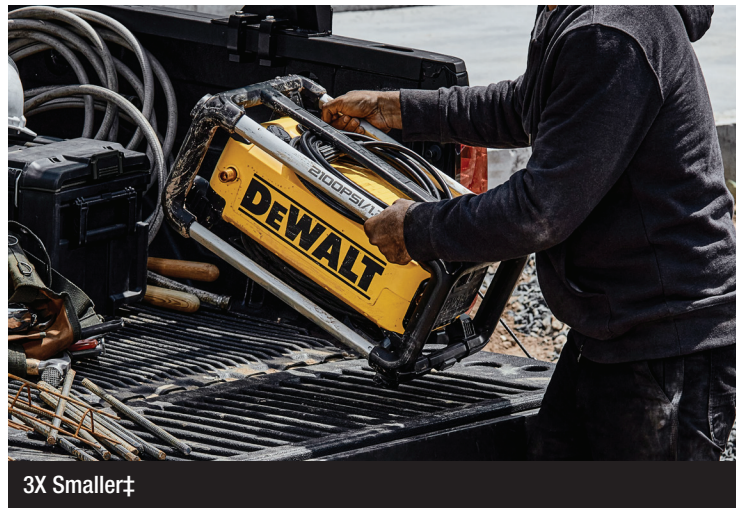

RELATED PRODUCTS

2400 PSI 13.0 AMP ELECTRIC COLD-WATER PRESSURE WASHER

DWPW2400

20V MAX* 550 PSI POWER CLEANER KIT (5.0 AH)

DCPW550P1

TOOL WARRANTY

3
YEAR
LIMITED WARRANTY

1
YEAR
FREE SERVICE

90
DAY
SATISFACTION GUARANTEE