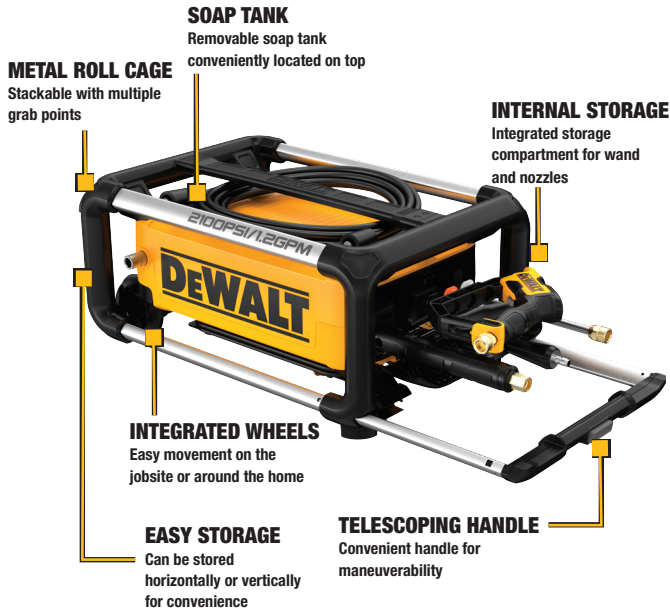

2100 MAX PSI* 1.2GPM** JOBSITE PRESSURE WASHER

† Not intended as a storage system, unit, or organizer
*** Turbo nozzle 6 3/4" from surface vs 40 degree nozzle 1" from surface
* Maximum PSI when used with 15 degree nozzle
** GPM when used with 15 degree nozzle
‡ When stored in closed position vs DWPW2400 pressure washer fully extended
Δ Maximum GPM when used with soap nozzle

SPECIFICATIONS

PRESSURE RATING (PSI)	2100 MAX PSI*
FLOW RATE (GPM)	1.2 GPM**
MAX GPM (AT 45 PSI)^Δ	2.0 GPM
AMPERAGE (A)	13.0 Amp
WEIGHT	24 lb
HOSE LENGTH (FT)	25 ft.
CORD LENGTH (FT)	35 ft.
WHEEL SIZE (IN)	4"
SPRAY TIPS INCLUDED	Turbo, 15, 40, Soap
PUMP TYPE	Axial Cam
DETERGENT TANK TYPE	Removable
MOTOR TYPE	Universal

KIT INCLUDES

- (1) DWPW2100 Pressure Washer
- (1) Turbo Nozzle
- (1) 15 Degree Nozzle
- (1) 40 Degree Nozzle
- (1) Soap Nozzle
- (1) Wand
- (1) Hose